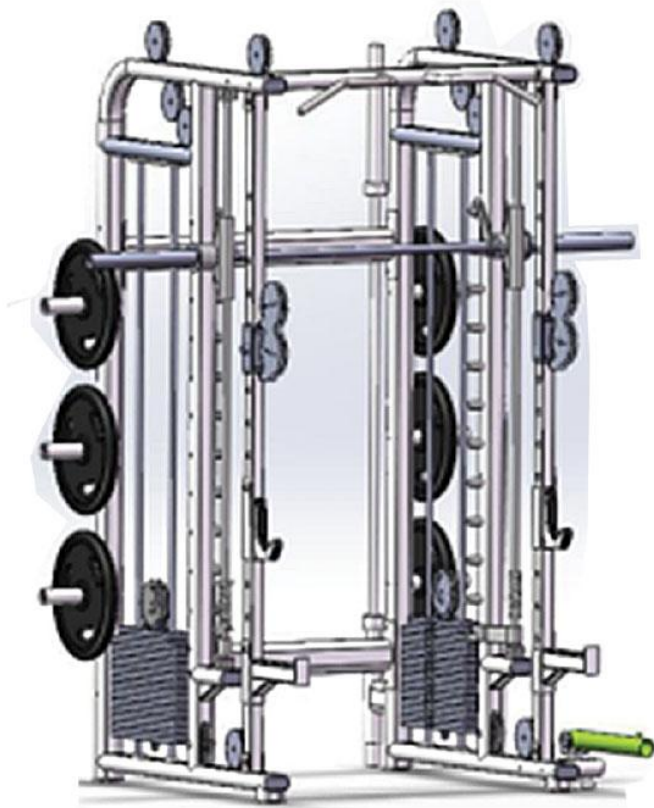

Set-Up:
(L*W*H)mm
2180*2200*2255

N.W./G.W./:
415kg

FW-LG 099

Squat Rack&Smith&Cable 70x2Kgs - Weight Stack

100% Authentic Italian
Style & Biomechanic
Design;
Main Frame:Rectangular Tube
120*60 * 100*50 for 3mm

Set-Up:
(L*W*H)mm

N.W./G.W./:

For more information please send us an e-mail

EXCELLENT QUALITY CONSTRUCT PERFECT BRAND

FW-LG E-821

Cable Multi Function Trainer 95X2Kgs - Weight Stack

100% Authentic Italian
Style & Biomechanic
Design;
Main Frame:Rectangular Tube
50*110* for 3mm