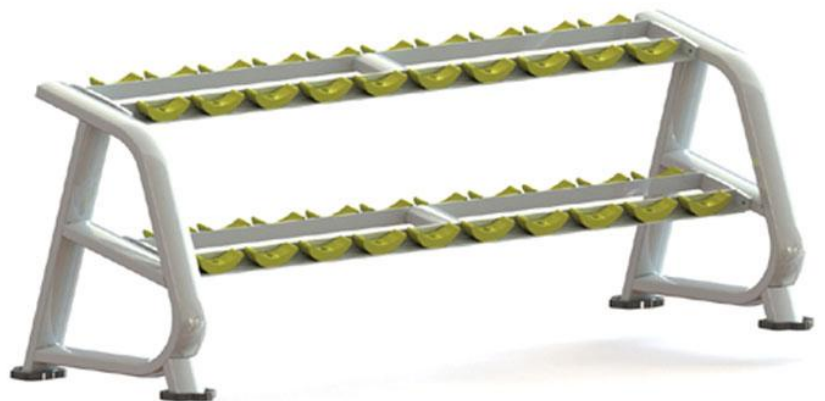

FW-LG E-833

Dumbbell-Rack

100% Authentic Italian
Style & Biomechanic
Design;
Main Frame:Rectangular Tube
50*110*for 3mm

Set-Up:
(L*W*H)mm
2530*705*810

N.W./G.W./:
Machine Weight-68kg